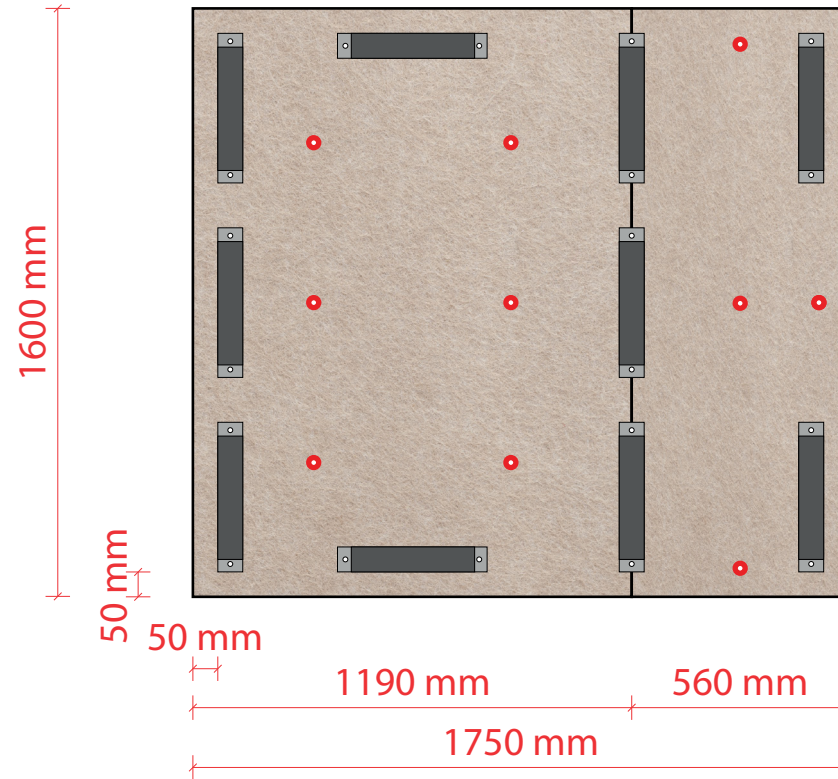

Montagevideo

ATTENTION!

- Provided screws and plugs are suited for solid stone walls. In case of other walls make sure you choose suited mounting materials! Keep in mind that the screw head should fit deep enough into the steel plate, because of the magnet!
- Place transparent self adhesive spacers on the back side of the panels. Positioning displayed in red.

Smit Visual B.V.
Spaarpot 120-122
5667 KZ Geldrop
The Netherlands

T +31(0)40 - 280 85 00
F +31(0)40 - 286 76 15
E info@smit-visual.nl
W chameleonwriting.com

| | |
|------------------------------|-------------------------------------|
| Customer: | Order number: |
| Description | Size (WxH): 1750x1600 mm |
| Amount: 1 | Amount of mounting strips: 10 |
| Amount of panels per wall: 2 | Amount of screws and dowels: 20 |
| | Amount of self adhesive spacers: 10 |