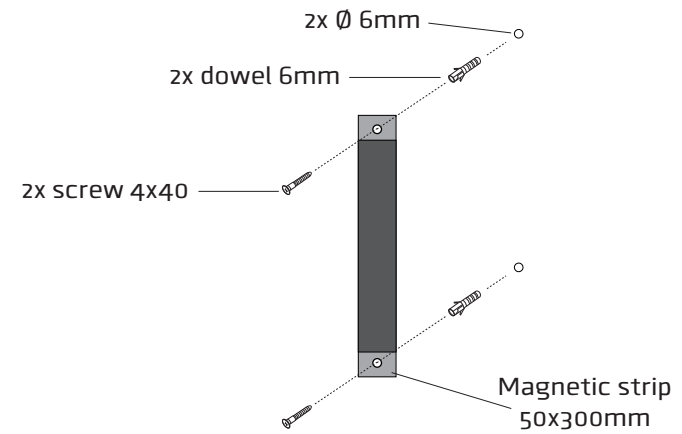

Montagevideo

ATTENTION!

- Provided screws and plugs are suited for solid stone walls. In case of other walls make sure you choose suited mounting materials! Keep in mind that the screw head should fit deep enough into the steel plate, because of the magnet!
- Place transparent self adhesive spacers on the back side of the panels. Positioning displayed in red.

Smit Visual B.V.
Spaarpot 120-122
5667 KZ Geldrop
The Netherlands

T +31(0)40 - 280 85 00
F +31(0)40 - 286 76 15
E info@smit-visual.nl
W chameleonwriting.com

| | |
|------------------------------|-------------------------------------|
| Customer: | Order number: |
| Description | Size (WxH): 1750x1600 mm |
| Amount: 1 | Amount of mounting strips: 10 |
| Amount of panels per wall: 2 | Amount of screws and dowels: 20 |
| | Amount of self adhesive spacers: 10 |