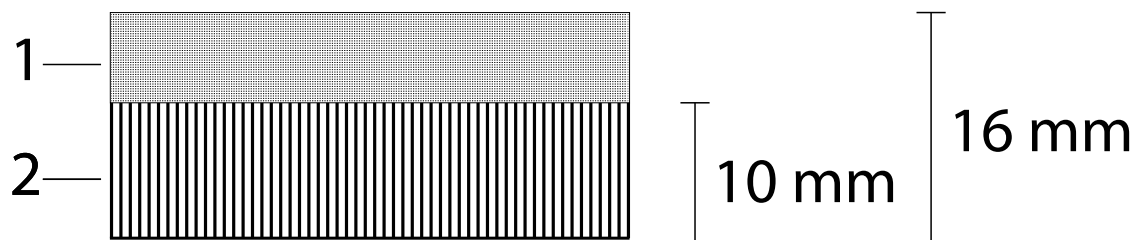

Technical

Charastaristics:	Pinable, with self-healing abilities
Mounting:	Strips: concealed mounting
Guarantee:	2 years
Guarantee surface:	1 year
Ecological:	Entirely composed of natural materials, 45% of which are recycled

Cunstruction

1. Surface:	Bulletin pinning material, 6 mm
2. Carrier:	Black MDF, 10 mm
Finishing:	Slanted sides create the illusion of the panel floating in front of the wall

Packaging

Type:	Cardboard
Packaging unit:	1 unit
Materials:	Cardboard
Size:	Size board + 3 cm width, 3 cm depth, 2,4 cm height
Weight packaging:	Board 600 x 900 mm: 2 kg Board 900 x 1200 mm: 2,5 kg Board 1200 x 1800 mm: 3 kg Board 600 x 2000 mm: 3 kg Board 1200 x 2000 mm: 3 kg

Recommended accessories

- 14032.100 - Pushpins, 100x assorted