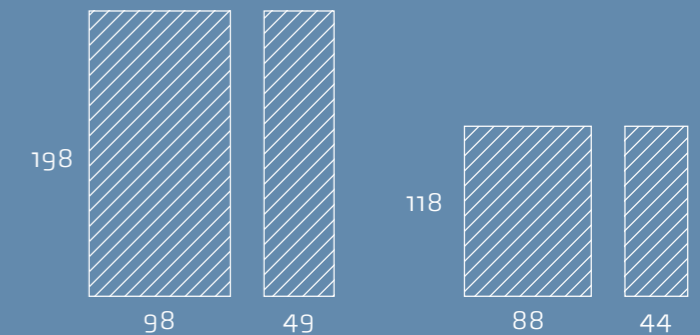

Chameleon Acoustics	Size cm	Silver grey	Grey	Anthracite	Dark Camel	Light Oak	Green	Light Blue
Vilt/felt/Filz.	118x44	11208.018	11208.028	11208.038	11208.048	11208.058	11208.068	11208.078
Vilt/felt/Filz	118x88	11208.019	11208.029	11208.039	11208.049	11208.059	11208.069	11208.079
Vilt/felt/Filz	198x49	11208.014	11208.024	11208.034	11208.044	11208.054	11208.064	11208.074
Vilt/felt/Filz	198x98	11208.015	11208.025	11208.035	11208.045	11208.055	11208.065	11208.075

Colour samples: page 5