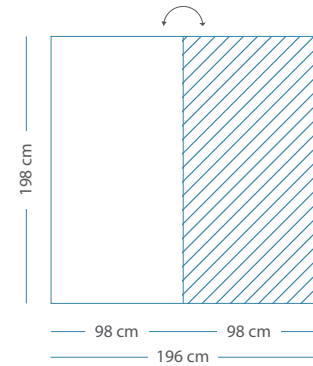

16006.106

88x472 cm

- 2 whiteboard panels
- 2 PET-Felt panels

16006.107

Whiteboard - PET-Felt Light Blue - 98 cm

198x196 cm

- 1 whiteboard panel
- 1 PET-Felt panel

16006.110

198x294 cm

- 2 whiteboard panels
- 1 PET-Felt panel

16006.111

198x392 cm

- 2 whiteboard panels
- 2 PET-Felt panels

16006.112

Whiteboard - PET-Felt Light Blue - 88 cm

88x236 cm

- 1 whiteboard panel
- 1 PET-Felt panel

16006.115

88x354 cm

- 2 whiteboard panels
- 1 PET-Felt panel

16006.116

88x472 cm

- 2 whiteboard panels
- 2 PET-Felt panels

16006.117

Whiteboard - PET-Felt Dark Camel - 98 cm

198x196 cm

- 1 whiteboard panel
- 1 PET-Felt panel

16006.120

198x294 cm

- 2 whiteboard panels
- 1 PET-Felt panel

16006.121

198x392 cm