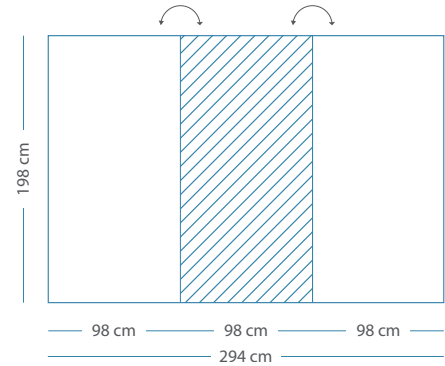

Whiteboard - PET-Felt Silver Grey - 98 cm

198x196 cm

- 1 whiteboard panel
- 1 PET-Felt panel

16006.100

198x294 cm

- 2 whiteboard panels
- 1 PET-Felt panel

16006.101

198x392 cm

- 2 whiteboard panels
- 2 PET-Felt panels

16006.102

Whiteboard - PET-Felt Silver Grey - 88 cm

88x236 cm

- 1 whiteboard panel
- 1 PET-Felt panel

16006.105

88x354 cm

- 2 whiteboard panels
- 1 PET-Felt panel