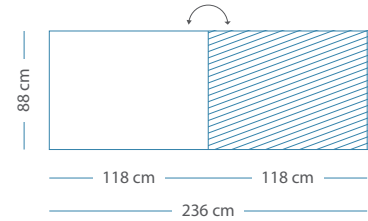

Whiteboard - PET-Felt Dark Camel - 98 cm

198x196 cm

- 1 whiteboard panel
- 1 PET-Felt panel

16006.120

198x294 cm

- 2 whiteboard panels
- 1 PET-Felt panel

16006.121

198x392 cm

- 2 whiteboard panels
- 2 PET-Felt panels

16006.122

Whiteboard - PET-Felt Dark Camel - 88 cm

88x236 cm

- 1 whiteboard panel
- 1 PET-Felt panel

16006.125

88x354 cm

- 2 whiteboard panels
- 1 PET-Felt panel