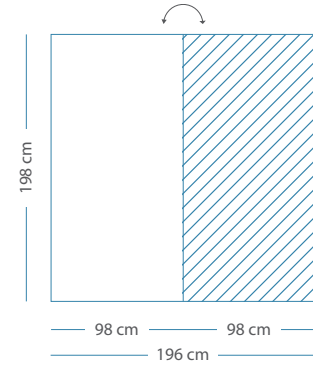

Whiteboard - PET-Felt Silver Grey - 98 cm

198x196 cm

- 1 whiteboard panel
- 1 PET-Felt panel

16006.100

198x294 cm

- 2 whiteboard panels
- 1 PET-Felt panel

16006.101

198x392 cm

- 2 whiteboard panels
- 2 PET-Felt panels

16006.102

Whiteboard - PET-Felt Silver Grey - 88 cm

88x236 cm

- 1 whiteboard panel
- 1 PET-Felt panel

16006.105

88x354 cm

- 2 whiteboard panels
- 1 PET-Felt panel

198x294 cm

- 2 whiteboard panels
- 1 PET-Felt panel

16006.111

198x392 cm

- 2 whiteboard panels
- 2 PET-Felt panels

16006.112

Whiteboard - PET-Felt Light Blue - 88 cm

88x236 cm