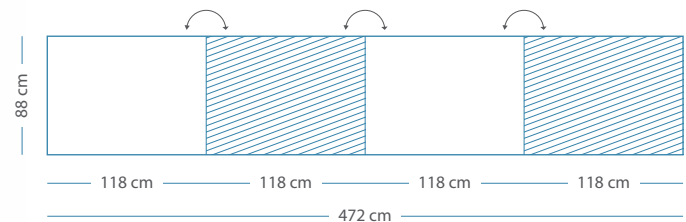

88x472 cm

- 2 whiteboard panels
- 2 PET-Felt panels

16006.107