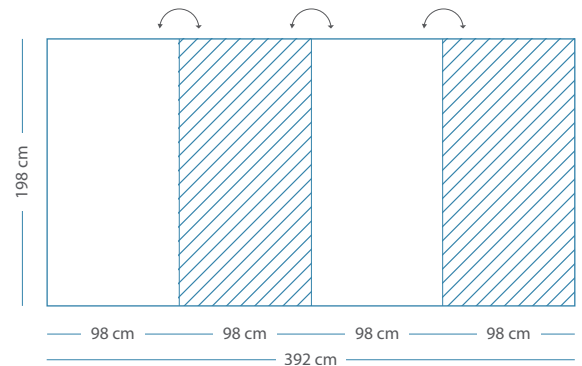

Whiteboard - PET-Felt Silver Grey - 98 cm

198x196 cm

- 1 whiteboard panel
- 1 PET-Felt panel

16006.100

198x294 cm

- 2 whiteboard panels
- 1 PET-Felt panel

16006.101

198x392 cm

- 2 whiteboard panels
- 2 PET-Felt panels

16006.102

Whiteboard - PET-Felt Silver Grey - 88 cm

88x236 cm

- 1 whiteboard panel
- 1 PET-Felt panel

16006.105

88x354 cm

- 2 whiteboard panels
- 1 PET-Felt panel