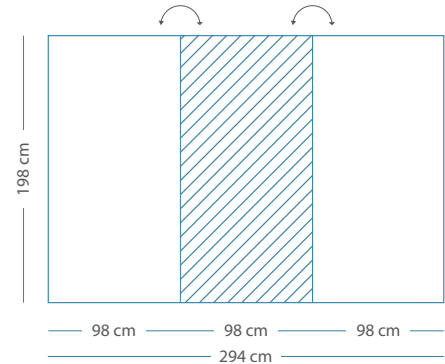

Whiteboard - PET-Felt Silver Grey - 98 cm

198x196 cm

- 1 whiteboard panel
- 1 PET-Felt panel

16006.100

198x294 cm

- 2 whiteboard panels
- 1 PET-Felt panel

16006.101

198x392 cm

- 2 whiteboard panels
- 2 PET-Felt panels

16006.102

Whiteboard - PET-Felt Silver Grey - 88 cm

88x236 cm

- 1 whiteboard panel
- 1 PET-Felt panel

16006.105

88x354 cm

- 2 whiteboard panels
- 1 PET-Felt panel

16006.106

88x472 cm

- 2 whiteboard panels
- 2 PET-Felt panels

16006.107

Whiteboard - PET-Felt Light Blue - 98 cm

198x196 cm

- 1 whiteboard panel
- 1 PET-Felt panel

16006.110

198x294 cm

- 2 whiteboard panels
- 1 PET-Felt panel

16006.111

198x392 cm

- 2 whiteboard panels
- 2 PET-Felt panels

16006.112

Whiteboard - PET-Felt Light Blue - 88 cm

88x236 cm