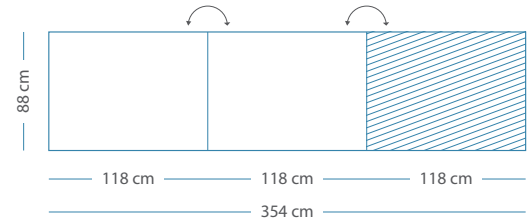

- 1 whiteboard panel
- 1 PET-Felt panel

16006.115

88x354 cm

- 2 whiteboard panels
- 1 PET-Felt panel

16006.116

88x472 cm

- 2 whiteboard panels
- 2 PET-Felt panels

16006.117

Whiteboard - PET-Felt Dark Camel - 98 cm

198x196 cm

- 1 whiteboard panel
- 1 PET-Felt panel

16006.120

198x294 cm

- 2 whiteboard panels
- 1 PET-Felt panel

16006.121

198x392 cm

- 2 whiteboard panels
- 2 PET-Felt panels

16006.122

Whiteboard - PET-Felt Dark Camel - 88 cm

88x236 cm

- 1 whiteboard panel
- 1 PET-Felt panel

16006.125

88x354 cm

- 2 whiteboard panels
- 1 PET-Felt panel

16006.126

88x472 cm

- 2 whiteboard panels
- 2 PET-Felt panels

16006.127

Disclaimer: this document was compiled with the utmost care. No part of this publication may be copied or reproduced without the express written consent of Smit Visual B.V. Smit Visual B.V. accepts no liability for errors or for any damages and/or losses incurred due to the use or abuse of information in this document.