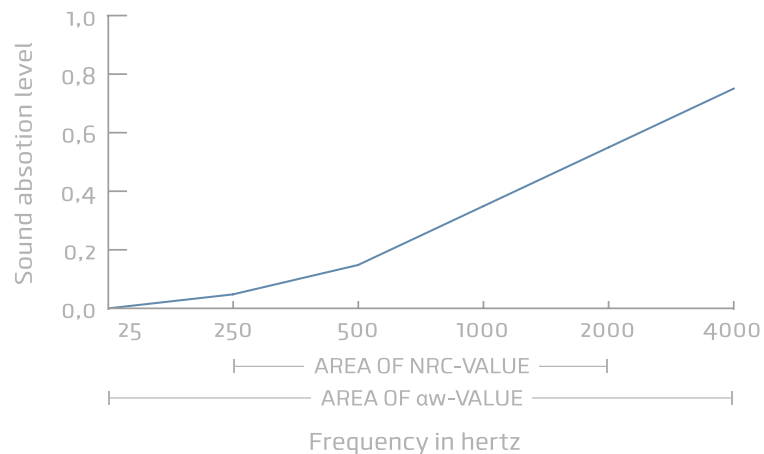

Created to improve acoustics
Acoustics value: α_w 0,25 | NRC 0,30

Magnetic for glass board magnets

Gives colour to your whiteboard

Sustainable:
60% recycled PET bottles

Suitable as a pinboard

Certified fire-resistant
(EN13501 - 1:2007 + A1:2009)