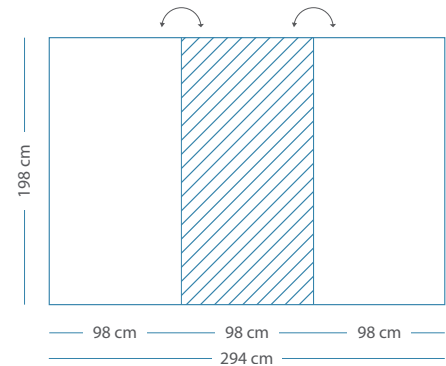

198x294 cm

- 2 whiteboard panels
- 1 PET-Felt panel

16006.111

198x392 cm

- 2 whiteboard panels
- 2 PET-Felt panels

16006.112

Whiteboard - PET-Felt Light Blue - 88 cm

88x236 cm

- 1 whiteboard panel
- 1 PET-Felt panel

16006.115

88x354 cm

- 2 whiteboard panels
- 1 PET-Felt panel

16006.116

88x472 cm

- 2 whiteboard panels
- 2 PET-Felt panels

16006.117

Whiteboard - PET-Felt Dark Camel - 98 cm

198x196 cm

- 1 whiteboard panel
- 1 PET-Felt panel

16006.120

198x294 cm

- 2 whiteboard panels
- 1 PET-Felt panel

16006.121

198x392 cm

- 2 whiteboard panels
- 2 PET-Felt panels

16006.122

Whiteboard - PET-Felt Dark Camel - 88 cm

88x236 cm

- 1 whiteboard panel
- 1 PET-Felt panel

16006.125

88x354 cm

- 2 whiteboard panels
- 1 PET-Felt panel