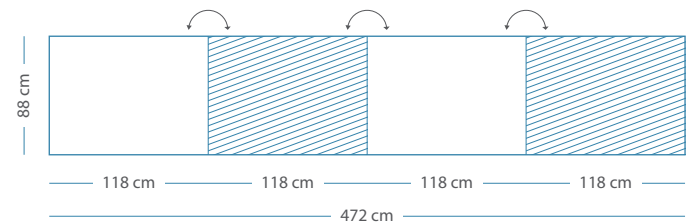

198x294 cm

- 2 whiteboard panels
- 1 PET-Felt panel

16006.111

198x392 cm

- 2 whiteboard panels
- 2 PET-Felt panels

16006.112

Whiteboard - PET-Felt Light Blue - 88 cm

88x236 cm

- 1 whiteboard panel
- 1 PET-Felt panel

16006.115

88x354 cm

- 2 whiteboard panels
- 1 PET-Felt panel

16006.116

88x472 cm

- 2 whiteboard panels
- 2 PET-Felt panels

16006.117

Whiteboard - PET-Felt Dark Camel - 98 cm

198x196 cm

- 1 whiteboard panel
- 1 PET-Felt panel

16006.120

198x294 cm

- 2 whiteboard panels
- 1 PET-Felt panel

16006.121

198x392 cm