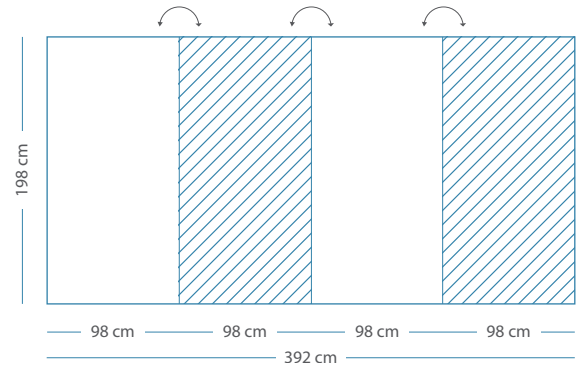

- 2 whiteboard panels
- 2 PET-Felt panels

16006.102

Whiteboard - PET-Felt Silver Grey - 88 cm

88x236 cm

- 1 whiteboard panel
- 1 PET-Felt panel

16006.105

88x354 cm

- 2 whiteboard panels
- 1 PET-Felt panel

16006.106

88x472 cm

- 2 whiteboard panels
- 2 PET-Felt panels

16006.107

Whiteboard - PET-Felt Light Blue - 98 cm

198x196 cm

- 1 whiteboard panel
- 1 PET-Felt panel

16006.110

198x294 cm

- 2 whiteboard panels
- 1 PET-Felt panel

16006.111

198x392 cm

- 2 whiteboard panels
- 2 PET-Felt panels

16006.112

Whiteboard - PET-Felt Light Blue - 88 cm

88x236 cm

- 1 whiteboard panel
- 1 PET-Felt panel

16006.115

88x354 cm

- 2 whiteboard panels
- 1 PET-Felt panel

16006.116

88x472 cm

- 2 whiteboard panels
- 2 PET-Felt panels

16006.117