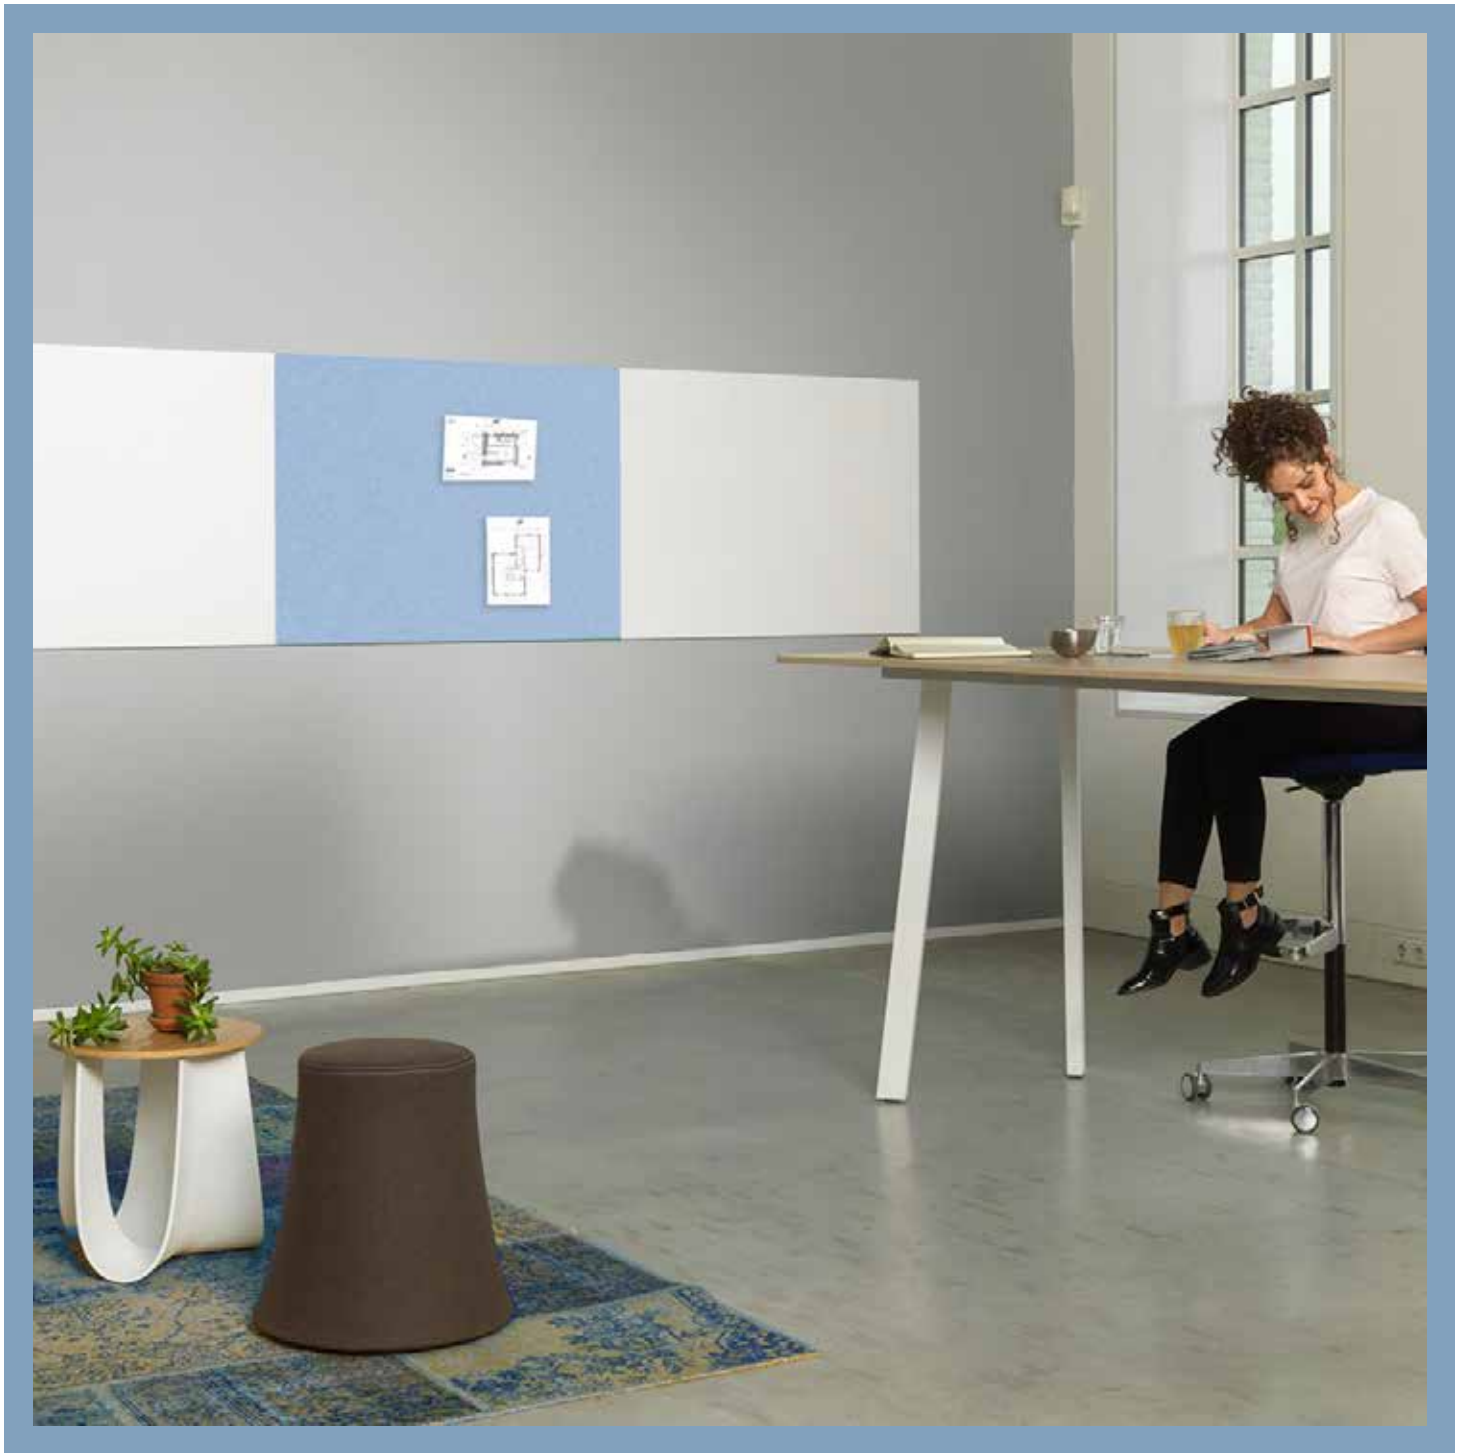

Writing, pinning and improved acoustics! This multi-functional work wall combines multiple applications in one single solution.

Chameleon work walls are made for daily intensive use on different moments. Someone can use it for managing a list of tasks while someone else works on an extensive project planning. Using it for sharing creative ideas with the rest of the organisation is done by yet another person. This can be done by writing them or by pinning them onto it.

Colour options

The advantages

Enamel whiteboard

The whitboard panel is made with an enamel steel surface. This allows for the whiteboard to be kept perfectly clean for a lifetime. This is the warranty we offer you. The whiteboard is magnetic and scratchproof.