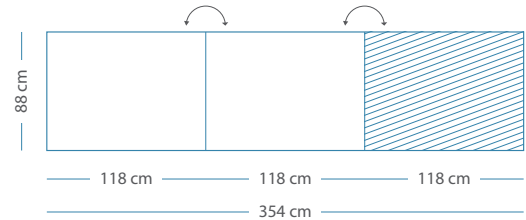

88x354 cm

- 2 whiteboard panels
- 1 PET-Felt panel

16006.106