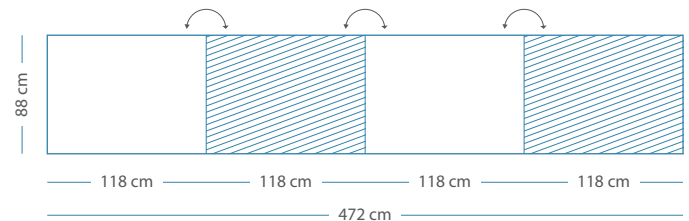

Whiteboard - PET-Felt Dark Camel - 98 cm

198x196 cm

- 1 whiteboard panel
- 1 PET-Felt panel

16006.120

198x294 cm

- 2 whiteboard panels
- 1 PET-Felt panel

16006.121

198x392 cm

- 2 whiteboard panels
- 2 PET-Felt panels

16006.122

Whiteboard - PET-Felt Dark Camel - 88 cm

88x236 cm

- 1 whiteboard panel
- 1 PET-Felt panel

16006.125

88x354 cm

- 2 whiteboard panels
- 1 PET-Felt panel

16006.126

88x472 cm

- 2 whiteboard panels
- 2 PET-Felt panels

16006.127

Disclaimer: this document was compiled with the utmost care. No part of this publication may be copied or reproduced without the express written consent of Smit Visual B.V. Smit Visual B.V. accepts no liability for errors or for any damages and/or losses incurred due to the use or abuse of information in this document.