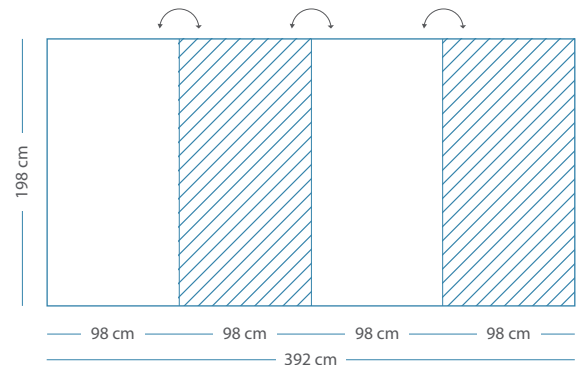

198x294 cm

- 2 whiteboard panels
- 1 PET-Felt panel

16006.111

198x392 cm

- 2 whiteboard panels
- 2 PET-Felt panels

16006.112

Whiteboard - PET-Felt Light Blue - 88 cm

88x236 cm

- 1 whiteboard panel
- 1 PET-Felt panel

16006.115

88x354 cm

- 2 whiteboard panels
- 1 PET-Felt panel

16006.116

88x472 cm

- 2 whiteboard panels
- 2 PET-Felt panels

16006.117

Whiteboard - PET-Felt Dark Camel - 98 cm

198x196 cm

- 1 whiteboard panel
- 1 PET-Felt panel

16006.120

198x294 cm

- 2 whiteboard panels
- 1 PET-Felt panel

16006.121

198x392 cm

- 2 whiteboard panels
- 2 PET-Felt panels

16006.122

Whiteboard - PET-Felt Dark Camel - 88 cm

88x236 cm

- 1 whiteboard panel
- 1 PET-Felt panel

16006.125

88x354 cm

- 2 whiteboard panels
- 1 PET-Felt panel