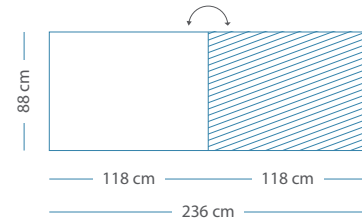

16006.106

88x472 cm

- 2 whiteboard panels
- 2 PET-Felt panels

16006.107

Whiteboard - PET-Felt Light Blue - 98 cm

198x196 cm

- 1 whiteboard panel
- 1 PET-Felt panel

16006.110

198x294 cm

- 2 whiteboard panels
- 1 PET-Felt panel

16006.111

198x392 cm

- 2 whiteboard panels
- 2 PET-Felt panels

16006.112

Whiteboard - PET-Felt Light Blue - 88 cm

88x236 cm

- 1 whiteboard panel
- 1 PET-Felt panel

16006.115

88x354 cm

- 2 whiteboard panels
- 1 PET-Felt panel

16006.116

88x472 cm

- 2 whiteboard panels
- 2 PET-Felt panels

16006.117