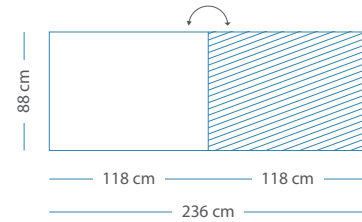

Whiteboard - PET-Felt Silver Grey - 98 cm

198x196 cm

- 1 whiteboard panel
- 1 PET-Felt panel

16006.100

198x294 cm

- 2 whiteboard panels
- 1 PET-Felt panel

16006.101

198x392 cm

- 2 whiteboard panels
- 2 PET-Felt panels

16006.102

Whiteboard - PET-Felt Silver Grey - 88 cm

88x236 cm

- 1 whiteboard panel
- 1 PET-Felt panel

16006.105

88x354 cm

- 2 whiteboard panels
- 1 PET-Felt panel