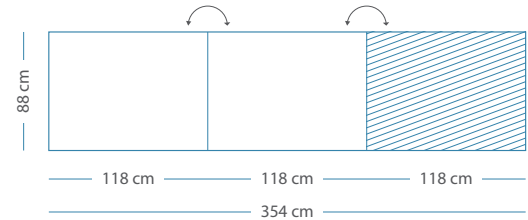

198x294 cm

- 2 whiteboard panels
- 1 PET-Felt panel

16006.111

198x392 cm

- 2 whiteboard panels
- 2 PET-Felt panels

16006.112

Whiteboard - PET-Felt Light Blue - 88 cm

88x236 cm

- 1 whiteboard panel
- 1 PET-Felt panel

16006.115

88x354 cm

- 2 whiteboard panels
- 1 PET-Felt panel

16006.116

88x472 cm

- 2 whiteboard panels
- 2 PET-Felt panels

16006.117

Whiteboard - PET-Felt Dark Camel - 98 cm

198x196 cm

- 1 whiteboard panel
- 1 PET-Felt panel

16006.120

198x294 cm

- 2 whiteboard panels
- 1 PET-Felt panel

16006.121

198x392 cm