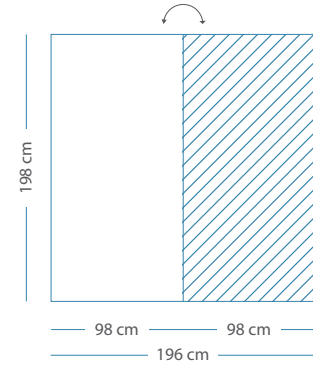

Whiteboard - PET-Felt Silver Grey - 98 cm

198x196 cm

- 1 whiteboard panel
- 1 PET-Felt panel

16006.100

198x294 cm

- 2 whiteboard panels
- 1 PET-Felt panel

16006.101

198x392 cm

- 2 whiteboard panels
- 2 PET-Felt panels

16006.102

Whiteboard - PET-Felt Silver Grey - 88 cm

88x236 cm

- 1 whiteboard panel
- 1 PET-Felt panel

16006.105

88x354 cm

- 2 whiteboard panels
- 1 PET-Felt panel

16006.106

88x472 cm

- 2 whiteboard panels
- 2 PET-Felt panels

16006.107

Whiteboard - PET-Felt Light Blue - 98 cm

198x196 cm

- 1 whiteboard panel
- 1 PET-Felt panel

16006.110

198x294 cm

- 2 whiteboard panels
- 1 PET-Felt panel

16006.111

198x392 cm

- 2 whiteboard panels
- 2 PET-Felt panels

16006.112

Whiteboard - PET-Felt Light Blue - 88 cm

88x236 cm